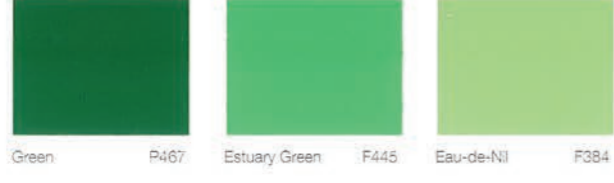

Notes:

- When placing orders, please quote the product name, number, colour and shade reference, e.g. Interthane®990, Ocean Blue E992.
- Whilst great care is taken to match the colours on this card exactly, there may be slight variations in the colour of product supplied.

Colours black and white, not illustrated on this card, are also available.

To view our colour cards online please visit www.international-marine.com/colour

Ultramarine Blue C922 Aircraft Blue B941 Azure Blue E938

Blue S651 Blue C967 Blue F967

Blue B915 Light French Blue C901 Signal Blue D913

Turquoise E533 Blue Green K534 Opal Green B601

Green G609 Yew Q879 Pastel Green E322

Green P467 Estuary Green F445 Eau-de-Nil F384

Surf Grey F684 Grey K766 French Grey J724

Blue C919 Signal Blue B953 Grey J019

Blue-White C000 Yellow S041 Buff E143

Blue B969 Ocean Blue E992 Caribbean Blue C935

Blue E967 Light Blue S439 Arctic Blue E480