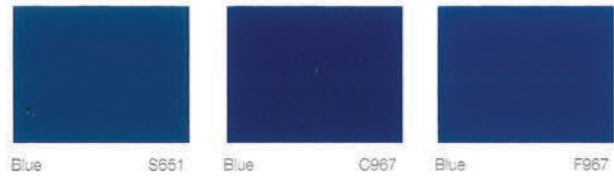

All of the colours illustrated on this card are available worldwide from our core range of cosmetic finishes, which features acrylic polysiloxane, acrylic polyurethane, epoxy, modified acrylic and traditional alkyd gloss technologies.

Notes:

- When placing orders, please quote the product name, number, colour and shade reference, e.g. Interthane®990, Ocean Blue E992.
- Whilst great care is taken to match the colours on this card exactly, there may be slight variations in the colour of product supplied.

Colours black and white, not illustrated on this card, are also available.

To view our colour cards online please visit www.international-marine.com/colour

Ultramarine Blue C922 Aircraft Blue B941 Azure Blue E938

Blue S651 Blue C967 Blue F967

Blue B915 Light French Blue C901 Signal Blue D913

Turquoise E533 Blue Green K534 Opal Green B601

Green G609 Yew Q879 Pastel Green E322

Green P467 Estuary Green F445 Eau-de-Nil F384