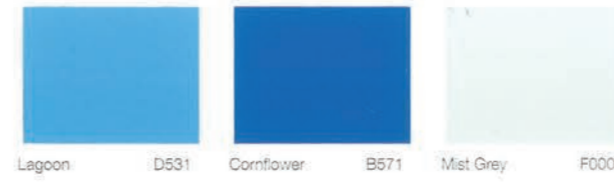

Notes:

- When placing orders, please quote the product name, number, colour and shade reference, e.g. Interthane®990, Ocean Blue E992.
- Whilst great care is taken to match the colours on this card exactly, there may be slight variations in the colour of product supplied.

Surf Grey F684 Grey K766 French Grey J724

Blue C919 Signal Blue B953 Grey J019

Blue-White C000 Yellow S041 Buff E143

Blue B969 Ocean Blue E992 Caribbean Blue C935

Blue E967 Light Blue S439 Arctic Blue E480

Arctic Blue S419 Light Blue B419 Cloud Blue O835

Seaspray D320 Light Admiralty Grey F379 Serpentine G301

Spray Green E323 Light Green F321 Green M404

Light Green E302 Silver Sage E020 Light Grey H725

Haze Grey K705 Storm Grey K724 Thundercloud M000

Pure Orange D259 Red L274 Gardenia B052

Ensign Red B295 Hemp J071 Cream B108

French Blue C921 Blue B921 Blue Grey M400

Lagoon D531 Cornflower B571 Mist Grey F000

Tropical Blue D441 Green B558 Oyster White E019