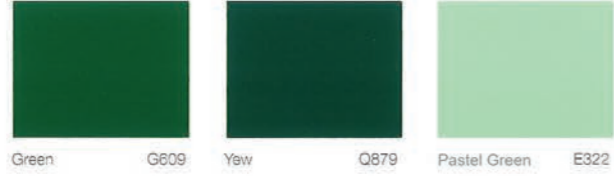

Notes:

- When placing orders, please quote the product name, number, colour and shade reference, e.g. Interthane®990, Ocean Blue E992.
- Whilst great care is taken to match the colours on this card exactly, there may be slight variations in the colour of product supplied.

Colours black and white, not illustrated on this card, are also available.

To view our colour cards online please visit www.international-marine.com/colour

Ultramarine Blue C922 Aircraft Blue B941 Azure Blue E938

Blue S651 Blue C967 Blue F967

Blue B915 Light French Blue C901 Signal Blue D913

Turquoise E533 Blue Green K534 Opal Green B601

Green G609 Yew Q879 Pastel Green E322

Green P467 Estuary Green F445 Eau-de-Nil F384