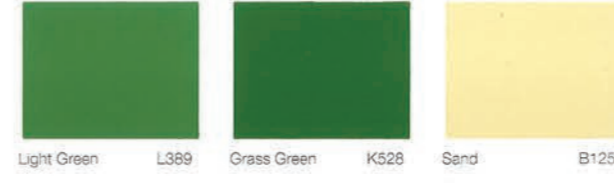

Notes:

- When placing orders, please quote the product name, number, colour and shade reference, e.g. Interthane®990, Ocean Blue E992.
- Whilst great care is taken to match the colours on this card exactly, there may be slight variations in the colour of product supplied.

Arctic Blue S419 Light Blue B419 Cloud Blue O835

Seaspray D320 Light Admiralty Grey F379 Serpentine G301

Spray Green E323 Light Green F321 Green M404

Light Green E302 Silver Sage E020 Light Grey H725

Haze Grey K705 Storm Grey K724 Thundercloud M000

Pure Orange D259 Red L274 Gardenia B052

Ensign Red B295 Hemp J071 Cream B108

French Blue C921 Blue B921 Blue Grey M400

Lagoon D531 Cornflower B571 Mist Grey F000

Tropical Blue D441 Green B558 Oyster White E019

Green N404 Signal Green L549 Canary C055

Light Green L389 Grass Green K528 Sand B125

Dark Admiralty Grey R764 Mid Graphite T808 Mink D104

Dark Grey L764 Grey M745 Brown T229

Primrose G164 Teak M231

Funnel Orange Y74R Red M273