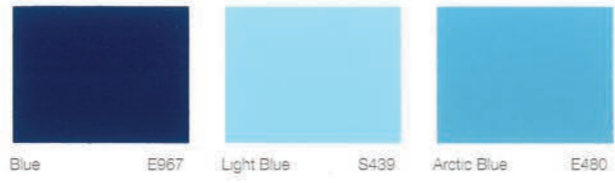

Notes:

- When placing orders, please quote the product name, number, colour and shade reference, e.g. Interthane®990, Ocean Blue E992.
- Whilst great care is taken to match the colours on this card exactly, there may be slight variations in the colour of product supplied.

Blue S651 Blue C967 Blue F967

Blue B915 Light French Blue C901 Signal Blue D913

Turquoise E533 Blue Green K534 Opal Green B601

Green G609 Yew Q879 Pastel Green E322

Green P467 Estuary Green F445 Eau-de-Nil F384

Surf Grey F684 Grey K766 French Grey J724

Blue C919 Signal Blue B953 Grey J019

Blue-White C000 Yellow S041 Buff E143

Blue B969 Ocean Blue E992 Caribbean Blue C935

Blue E967 Light Blue S439 Arctic Blue E480

Arctic Blue S419 Light Blue B419 Cloud Blue O835

Seaspray D320 Light Admiralty Grey F379 Serpentine G301

Spray Green E323 Light Green F321 Green M404

Light Green E302 Silver Sage E020 Light Grey H725

Haze Grey K705 Storm Grey K724 Thundercloud M000